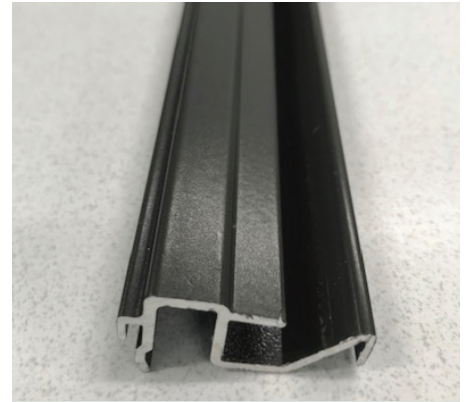

## FRAME PARTS

**WOCD - red**  
*(automatically engages)*

**Vent latch**  
*(manually engages)*

**Bulb weather-strip**  
*(pull rail of sash)*

Fin seal weather-strip  
*(frame meeting rail, perimeter of sash)*

Anti-lift clip/frame cover

Roller track insert

Open cell foam pad

Weep hole cover  
*(frame meeting rail, perimeter of sash)*

Heavy duty meeting rail plug

## SASH PARTS

Sash lock  
*(color matched to frame)*

Lock rail end cap  
*(handed left and right)*

Pull rail cover  
*(handed left and right)*

IG bead  
*(varies depending on glass type)*

Sash guide button

## EXPLODED VIEWS

| PARTS LIST |     |                           |
|------------|-----|---------------------------|
| ITEM       | QTY | DESCRIPTION               |
| 1          | 2   | JAMB                      |
| 2          | 1   | MEETING RAIL              |
| 3          | 1   | HEAD                      |
| 4          | 1   | SILL                      |
| 5          | 8   | GLAZING BEAD              |
| 6          | 16  | SETTING BLOCK             |
| 7          | 20  | SCREW                     |
| 8A         | 2   | THIN WOOD                 |
| 8B         | 2   | VENTILATION CLIP          |
| 9          | 1   | SASH SIDERAIL             |
| 10         | 1   | SASH BOTTOM RAIL          |
| 11         | 1   | SASH TOP RAIL             |
| 12         | 1   | SASH GUIDE - RIGHT        |
| 13         | 1   | SASH GUIDE - LEFT         |
| 14A        | 2   | SWEEP LOCK                |
| 14B        | 1   | BOTTOM LOCK               |
| 15         | 1   | LIFT RAIL END CAP - RIGHT |
| 16         | 1   | LIFT RAIL END CAP - LEFT  |
| 17         | 2   | SASH SIDERAIL GUIDE       |