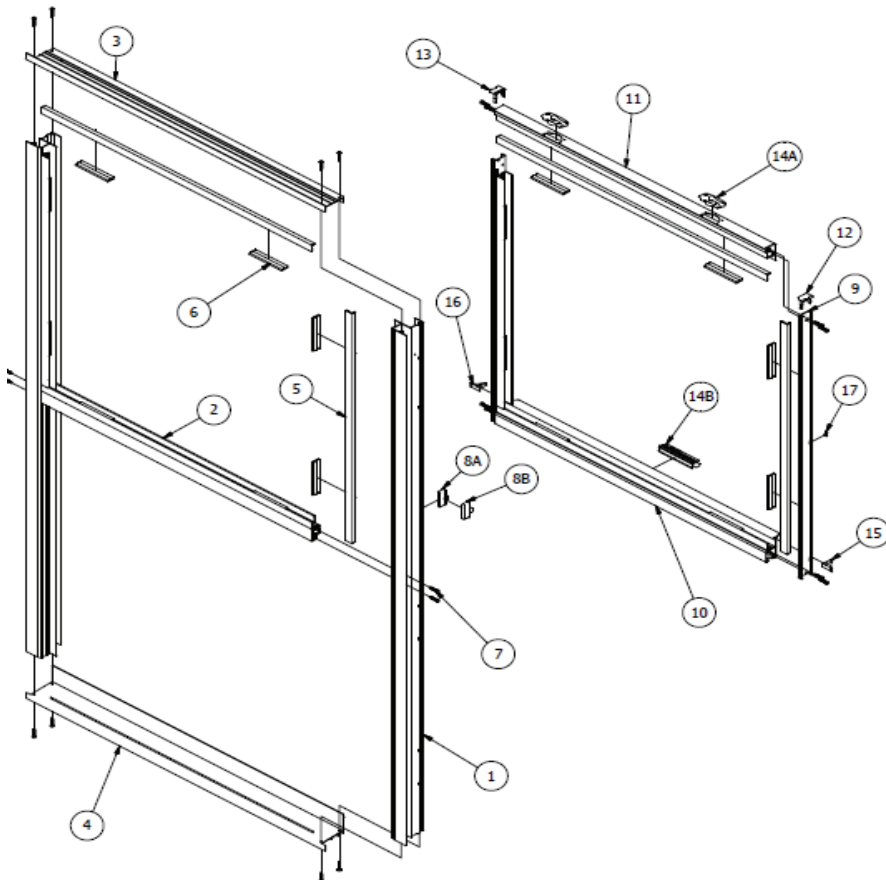

## SASH PARTS

Sash lock  
*(color matched to frame)*

Lock rail end cap  
*(handed left and right)*

Pull rail cover  
*(handed left and right)*

IG bead  
*(varies depending on glass type)*

Sash guide button

## SCREEN PARTS

Screen corner key – roll form

Tension spring

Roll form screen

Screen adapter

## EXPLODED VIEWS

| PARTS LIST |     |                           |
|------------|-----|---------------------------|
| ITEM       | QTY | DESCRIPTION               |
| 1          | 2   | JAMB                      |
| 2          | 1   | MEETING RAIL              |
| 3          | 1   | HEAD                      |
| 4          | 1   | SILL                      |
| 5          | 8   | GLAZING BEAD              |
| 6          | 16  | SETTING BLOCK             |
| 7          | 20  | SCREW                     |
| 8A         | 2   | THIN WOOD                 |
| 8B         | 2   | VENTILATION CLIP          |
| 9          | 1   | SASH SIDERAIL             |
| 10         | 1   | SASH BOTTOM RAIL          |
| 11         | 1   | SASH TOP RAIL             |
| 12         | 1   | SASH GUIDE - RIGHT        |
| 13         | 1   | SASH GUIDE - LEFT         |
| 14A        | 2   | SWEEP LOCK                |
| 14B        | 1   | BOTTOM LOCK               |
| 15         | 1   | LIFT RAIL END CAP - RIGHT |
| 16         | 1   | LIFT RAIL END CAP - LEFT  |
| 17         | 2   | SASH SIDERAIL GUIDE       |