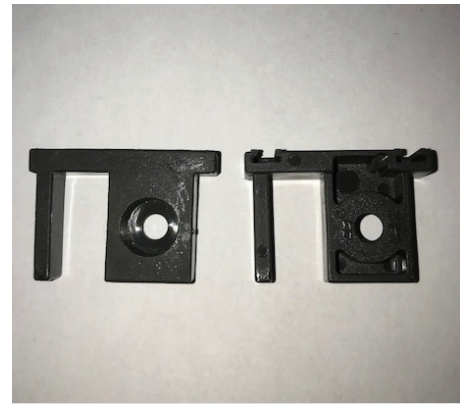

## SASH PARTS

Sash lock  
*(color matched to frame)*

Lock rail end cap  
*(handed left and right)*

Pull rail cover  
*(handed left and right)*

IG bead  
*(varies depending on glass type)*

Sash guide button

## EXPLODED VIEWS

| PARTS LIST |     |                           |
|------------|-----|---------------------------|
| ITEM       | QTY | DESCRIPTION               |
| 1          | 2   | JAMB                      |
| 2          | 1   | MEETING RAIL              |
| 3          | 1   | HEAD                      |
| 4          | 1   | SILL                      |
| 5          | 8   | GLAZING BEAD              |
| 6          | 16  | SETTING BLOCK             |
| 7          | 20  | SCREW                     |
| 8A         | 2   | THIN WOOD                 |
| 8B         | 2   | VENTILATION CLIP          |
| 9          | 1   | SASH SIDERAIL             |
| 10         | 1   | SASH BOTTOM RAIL          |
| 11         | 1   | SASH TOP RAIL             |
| 12         | 1   | SASH GUIDE - RIGHT        |
| 13         | 1   | SASH GUIDE - LEFT         |
| 14A        | 2   | SWEEP LOCK                |
| 14B        | 1   | BOTTOM LOCK               |
| 15         | 1   | LIFT RAIL END CAP - RIGHT |
| 16         | 1   | LIFT RAIL END CAP - LEFT  |
| 17         | 2   | SASH SIDERAIL GUIDE       |